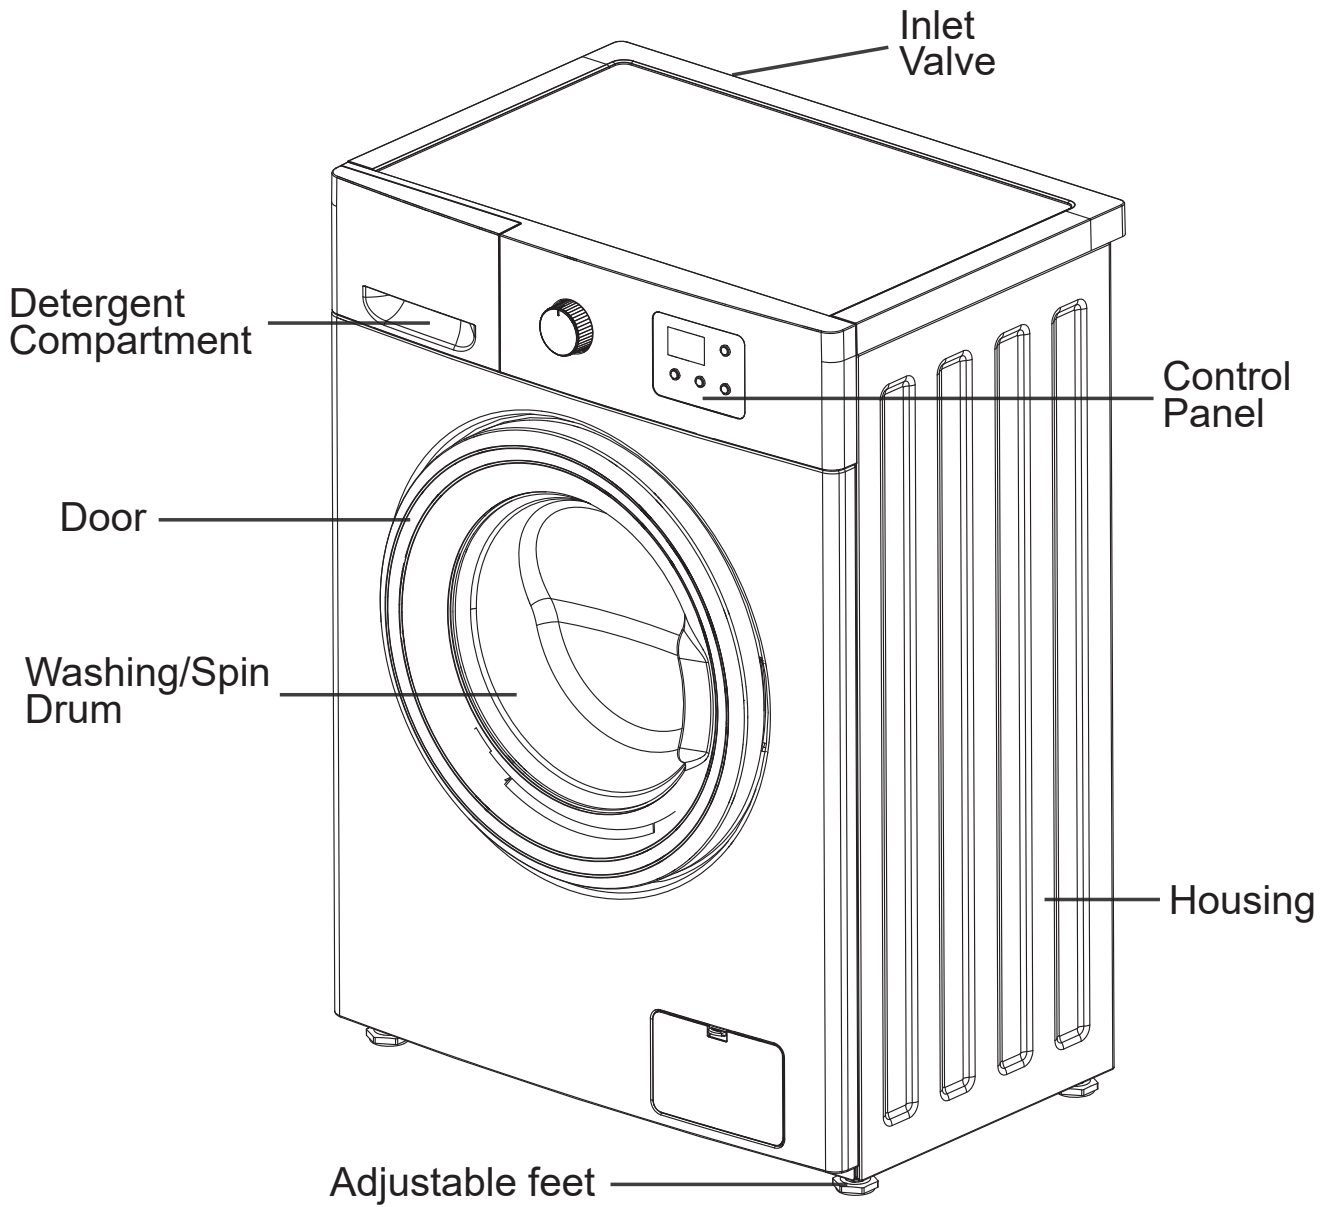

CONTROLS & INDICATORS:

Disclaimer
Accuracy of all technical data and information are provided to the best knowledge of the manufacturer.
Properties, specifications and application parameters are subject to change without notice. The manufacturer does not undertake any liability of any kind whatsoever.

Provide comfort for your voyage

Customized marine products, tailored for ships, considers hull, speed, and environment.
Made with special materials & processes for stable operation in rocking, humid conditions, safeguarding your sea life