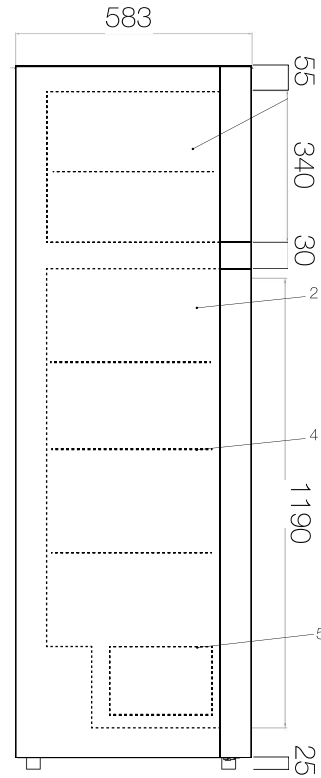

MARINE REFRIGERATOR 300L OC-BCD300

220V-240V 60Hz R600a/92g

About this item

SPECIFICATION:

| | |
|---------------------------------|-----------------|
| Model | OC-BCD300 |
| Brand | IOCEAN |
| Voltage | 220V 60Hz |
| Dimension | 545×583×1700mm |
| Package Dimension | 575×595×1740mm |
| Weight | 43.5kg / 48.5kg |
| Refrigerant | R600a/92g |
| Volume | 300L |
| Freezing/Refrigeration Capacity | 65L / 235L |
| Rated Power | 100W |
| Rated Current | 1.5A |
| Lock | Yes |
| Climate Class | N / ST |

DIMENSIONS OF THE PRODUCT:

Front View

Side View

Bottom View

The refrigerator door can be installed on the left or right side.

Internal Composition:

- 1. Refrigerator door
- 2. Freezer
- 3. Fridge
- 4. Racks
- 5. Fruit and vegetable box
- 6. Right-opening/left-opening doors