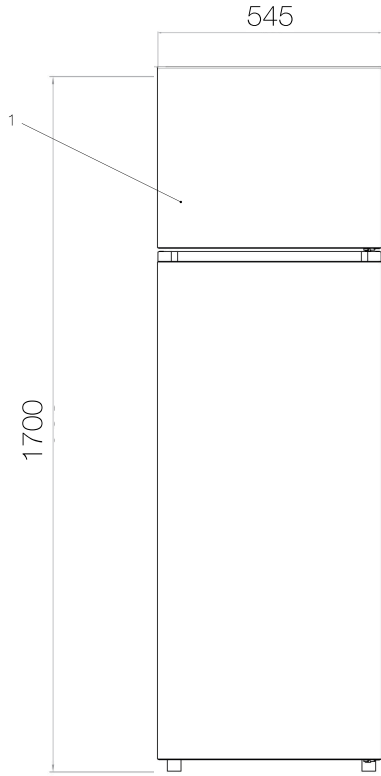

MARINE REFRIGERATOR 300L OC-BCD300

220V-240V 60Hz R600a/92g

About this item

SPECIFICATION:

| | |
|---------------------------------|-----------------|
| Model | OC-BCD300 |
| Brand | IOCEAN |
| Voltage | 220V 60Hz |
| Dimension | 545×583×1700mm |
| Package Dimension | 575×595×1740mm |
| Weight | 43.5kg / 48.5kg |
| Refrigerant | R600a/92g |
| Volume | 300L |
| Freezing/Refrigeration Capacity | 65L / 235L |
| Rated Power | 100W |
| Rated Current | 1.5A |
| Lock | Yes |
| Climate Class | N / ST |

DIMENSIONS OF THE PRODUCT:

Front View

Side View

Bottom View

The refrigerator door can be installed on the left or right side.

Internal Composition:

- 1. Refrigerator door
- 2. Freezer
- 3. Fridge
- 4. Racks
- 5. Fruit and vegetable box
- 6. Right-opening/left-opening doors